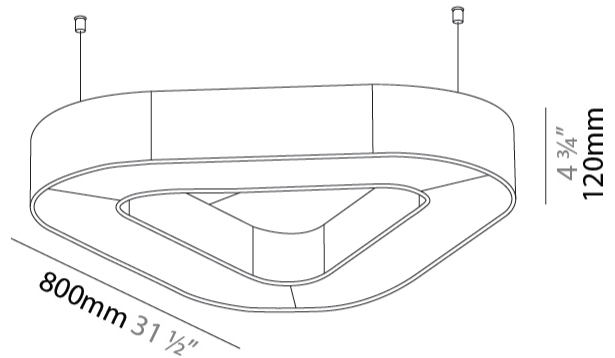

GENERAL

Series: Victory Acoustic
Brand: Prolicht
Division: Architectural
Mounting Type: Suspension
Mounting Location: Ceiling
Subcategory: Acoustic

PHYSICAL

Shape: Round
Length (mm): 800
Length (in): 31 1/2
Width (mm): 752
Width (in): 29 5/8
Height (mm): 120
Height (in): 4 3/4
Light Distribution: Direct
Diffuser: PMMA - Opal / Micro-Prism
Fixture Finish: SSR / BKV / CWI / CRY / HAB / UFT / ITA / RUA / FTG / MYG / LOD / PUS / FRO / FUP / KIA / POP / BLS / SPG / MEY / GOH / GUM / CHC / COM / ABZ / JAG / OBR / MOS / ROR
Accent Finish: ANC / ASH / BNA / BTC / BZE / CEL / EGG / EVG / FOG / FOS / FST / FUA / IRI / IRO / KHA / LIC / LIM / MER / MSN / MUS / ONX / PEA / PLU / POL / PPY / RAY / ROY / RST / STE / SWD / TAN / TAU
Fixture Material: Aluminum
Cable Details: 2 000mm / 78 3/4" or 6 000mm / 236 1/4" Transparent Cable

ELECTRICAL

Lamp Type: LED (Zhaga Standard)
Input Wattage (W): 29.4
Total Output Wattage (W): 26.3
Dimming: Non-Dimmable
Driver Included: Yes
Driver Location: Integrated
Driver Type: Constant Current - Universal
Driver Class: Class 2
Input Voltage (V): 120 - 277

LED

Color Temperature (°K): 2700 / 3000 / 3500 / 4000
Max. Delivered Lumen (lm): 2489 / 2577 / 3025 / 2640
Nominal Lumen (lm): 3830 / 3964 / 4655 / 4030
CRI: >90 CRI
Lamp Life (hrs): 50000

OPTICAL

RATINGS AND CERTIFICATIONS

Certified By: CSA Certified to UL and CSA Standards
IP rating: IP20