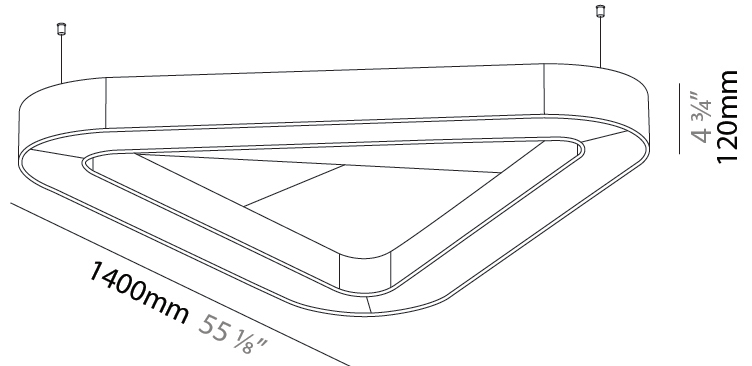

GENERAL

Series: Victory Acoustic
Brand: Prolicht
Division: Architectural
Mounting Type: Suspension
Mounting Location: Ceiling
Subcategory: Acoustic

PHYSICAL

Shape: Round
Length (mm): 1400
Length (in): 55 1/8
Width (mm): 1271
Width (in): 50 1/16
Height (mm): 120
Height (in): 4 3/4
Light Distribution: Direct
Diffuser: PMMA - Opal / Micro-Prism
Fixture Finish: SSR / BKV / CWI / CRY / HAB / UFT / ITA / RUA / FTG / MYG / LOD / PUS / FRO / FUP / KIA / POP / BLS / SPG / MEY / GOH / GUM / CHC / COM / ABZ / JAG / OBR / MOS / ROR
Accent Finish: ANC / ASH / BNA / BTC / BZE / CEL / EGG / EVG / FOG / FOS / FST / FUA / IRI / IRO / KHA / LIC / LIM / MER / MSN / MUS / ONX / PEA / PLU / POL / PPY / RAY / ROY / RST / STE / SWD / TAN / TAU
Fixture Material: Aluminum
Cable Details: 2 000mm / 78 3/4" or 6 000mm / 236 1/4" Transparent Cable

ELECTRICAL

Lamp Type: LED (Zhaga Standard)
Input Wattage (W): 88.1
Total Output Wattage (W): 80
Dimming: Non-Dimmable
Driver Included: Yes
Driver Location: Integrated
Driver Type: Constant Current - Universal
Driver Class: Class 2
Input Voltage (V): 120 - 277

LED

Color Temperature (°K): 2700 / 3000 / 3500 / 4000
Max. Delivered Lumen (lm): Max. 8866
Nominal Lumen (lm): Max. 12090
CRI: >90 CRI
Lamp Life (hrs): 50000

OPTICAL

RATINGS AND CERTIFICATIONS

Certified By: CSA Certified to UL and CSA Standards
IP rating: IP20