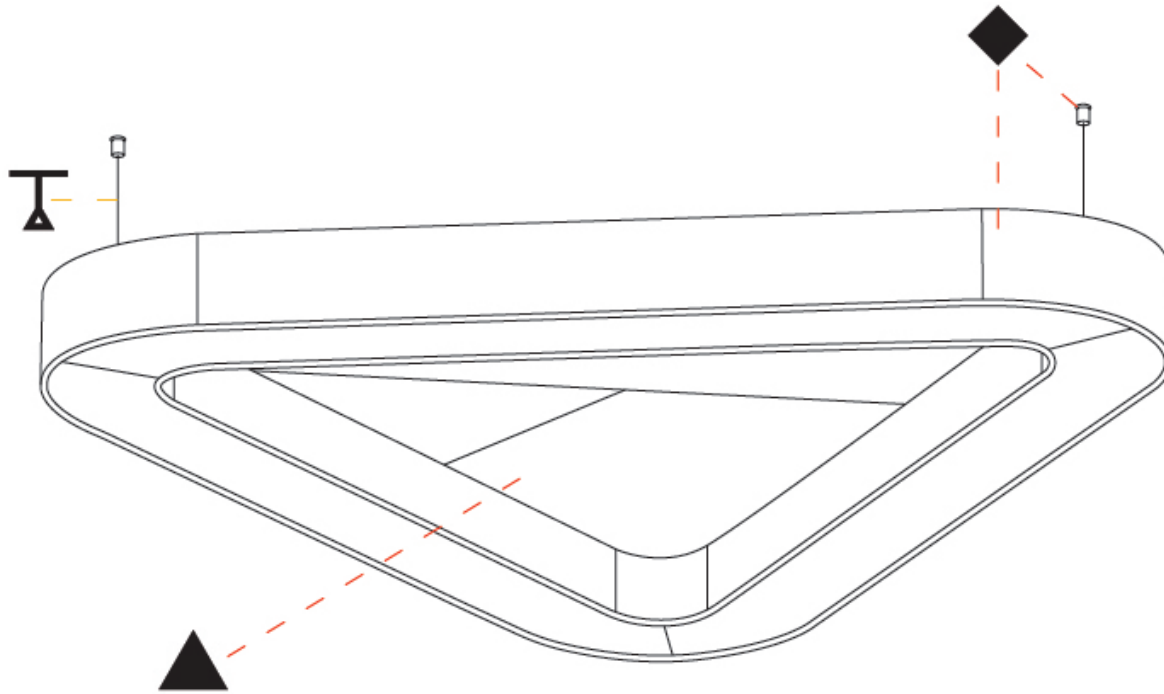

VICTORY ACOUSTIC SUSPENSION

A300743-

PROJECT

TYPE

SPECIFIER

QUANTITY

DATE

A