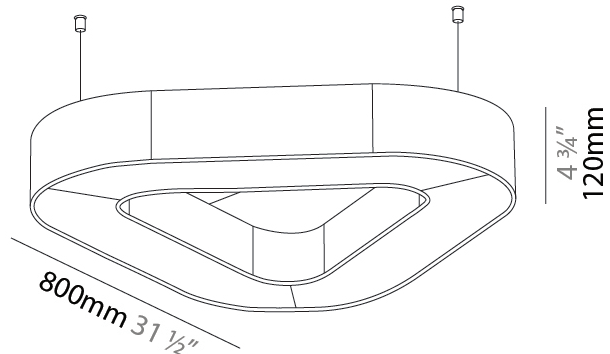

GENERAL

Series: Victory Acoustic
Brand: Prolicht
Division: Architectural
Mounting Type: Suspension
Mounting Location: Ceiling
Subcategory: Acoustic

PHYSICAL

Shape: Round
Length (mm): 800
Length (in): 31 1/2
Width (mm): 752
Width (in): 29 5/8
Height (mm): 120
Height (in): 4 3/4
Light Distribution: Direct
Diffuser: PMMA - Opal / Micro-Prism
Fixture Finish: SSR / BKV / CWI / CRY / HAB / UFT / ITA / RUA / FTG / MYG / LOD / PUS / FRO / FUP / KIA / POP / BLS / SPG / MEY / GOH / GUM / CHC / COM / ABZ / JAG / OBR / MOS / ROR
Accent Finish: ANC / ASH / BNA / BTC / BZE / CEL / EGG / EVG / FOG / FOS / FST / FUA / IRI / IRO / KHA / LIC / LIM / MER / MSN / MUS / ONX / PEA / PLU / POL / PPY / RAY / ROY / RST / STE / SWD / TAN / TAU
Fixture Material: Aluminum
Cable Details: 2 000mm / 78 3/4" or 6 000mm / 236 1/4" Transparent Cable

ELECTRICAL

Lamp Type: LED (Zhaga Standard)
Input Wattage (W): 44.1
Total Output Wattage (W): 40
Dimming: Non-Dimmable
Driver Included: Yes
Driver Location: Integrated
Driver Type: Constant Current - Universal
Driver Class: Class 2
Input Voltage (V): 120 - 277

LED

Color Temperature (°K): 2700 / 3000 / 3500 / 4000
Max. Delivered Lumen (lm): Max. 4433
Nominal Lumen (lm): Max. 6045
CRI: >90 CRI
Lamp Life (hrs): 50000

OPTICAL

RATINGS AND CERTIFICATIONS

Certified By: CSA Certified to UL and CSA Standards
IP rating: IP20