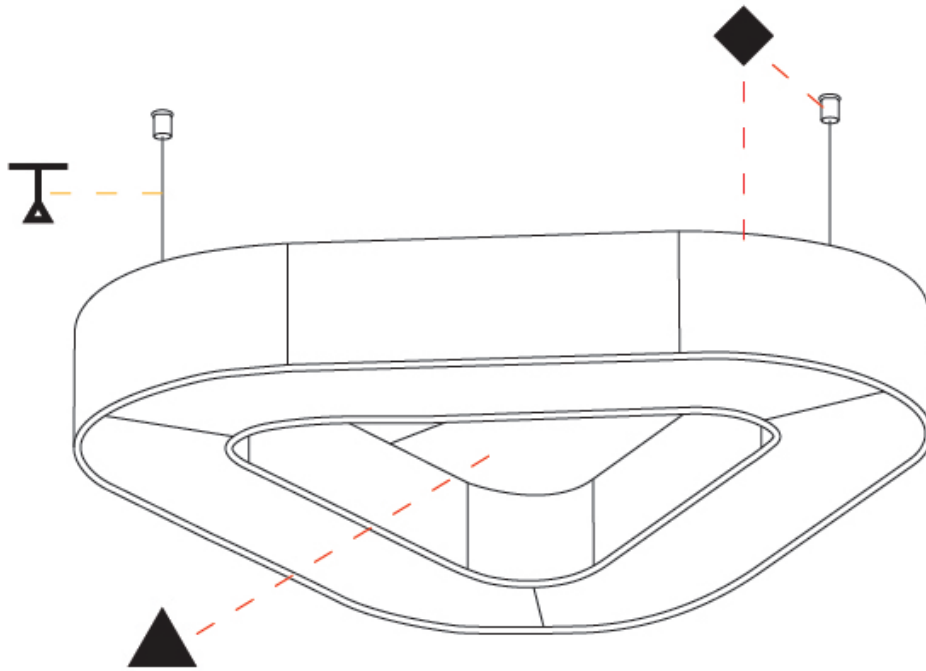

VICTORY ACOUSTIC SUSPENSION

A300744-

PROJECT	_____
TYPE	_____
SPECIFIER	_____
QUANTITY	_____
DATE	_____