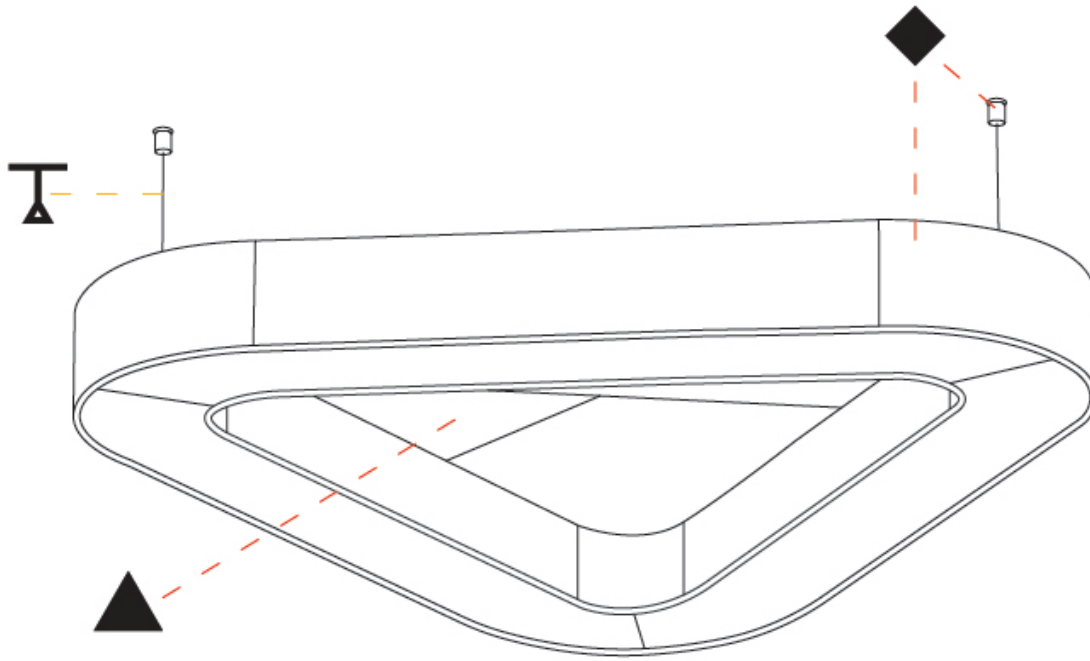

VICTORY ACOUSTIC SUSPENSION

A300742-

PROJECT
TYPE
SPECIFIER
QUANTITY
DATE

A