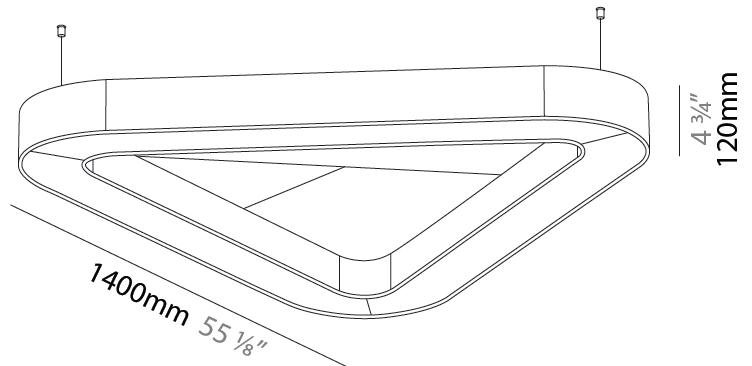

GENERAL

Series: Victory Acoustic
Brand: Prolicht
Division: Architectural
Mounting Type: Suspension
Mounting Location: Ceiling
Subcategory: Acoustic

PHYSICAL

Shape: Round
Length (mm): 1400
Length (in): 55 ¹/₈
Width (mm): 1271
Width (in): 50 ¹/₁₆
Height (mm): 120
Height (in): 4 ³/₄
Light Distribution: Direct
Diffuser: PMMA - Opal / Micro-Prism
Fixture Finish: SSR / BKV / CWI / CRY / HAB / UFT / ITA / RUA / FTG / MYG / LOD / PUS / FRO / FUP / KIA / POP / BLS / SPG / MEY / GOH / GUM / CHC / COM / ABZ / JAG / OBR / MOS / ROR
Accent Finish: ANC / ASH / BNA / BTC / BZE / CEL / EGG / EVG / FOG / FOS / FST / FUA / IRI / IRO / KHA / LIC / LIM / MER / MSN / MUS / ONX / PEA / PLU / POL / PPY / RAY / ROY / RST / STE / SWD / TAN / TAU
Fixture Material: Aluminum
Cable Details: 2 000mm / 78 3/4" or 6 000mm / 236 1/4" Transparent Cable

ELECTRICAL

Lamp Type: LED (Zhaga Standard)
Input Wattage (W): 58.7
Total Output Wattage (W): 53.7
Dimming: Non-Dimmable
Driver Included: Yes
Driver Location: Integrated
Driver Type: Constant Current - Universal
Driver Class: Class 2
Input Voltage (V): 120 - 277

LED

Color Temperature (°K): 2700 / 3000 / 3500 / 4000
Max. Delivered Lumen (lm): 4979 / 5153 / 6051 / 5239
Nominal Lumen (lm): 7660 / 7928 / 9309 / 8060
CRI: >90 CRI
Lamp Life (hrs): 50000

OPTICAL

RATINGS AND CERTIFICATIONS

Certified By: CSA Certified to UL and CSA Standards
IP rating: IP20