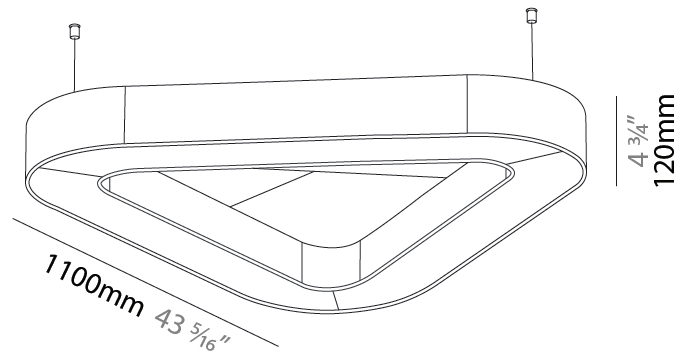

GENERAL

Series: Victory Acoustic
Brand: Prolicht
Division: Architectural
Mounting Type: Suspension
Mounting Location: Ceiling
Subcategory: Acoustic

PHYSICAL

Shape: Round
Length (mm): 1100
Length (in): 43 ⁵/₁₆
Width (mm): 1012
Width (in): 39 ¹³/₁₆
Height (mm): 120
Height (in): 4 ³/₄
Light Distribution: Direct
Diffuser: PMMA - Opal / Micro-Prism
Fixture Finish: SSR / BKV / CWI / CRY / HAB / UFT / ITA / RUA / FTG / MYG / LOD / PUS / FRO / FUP / KIA / POP / BLS / SPG / MEY / GOH / GUM / CHC / COM / ABZ / JAG / OBR / MOS / ROR
Accent Finish: ANC / ASH / BNA / BTC / BZE / CEL / EGG / EVG / FOG / FOS / FST / FUA / IRI / IRO / KHA / LIC / LIM / MER / MSN / MUS / ONX / PEA / PLU / POL / PPY / RAY / ROY / RST / STE / SWD / TAN / TAU
Fixture Material: Aluminum
Cable Details: 2 000mm / 78 3/4" or 6 000mm / 236 1/4" Transparent Cable

ELECTRICAL

Lamp Type: LED (Zhaga Standard)
Input Wattage (W): 44.1
Total Output Wattage (W): 40
Dimming: Non-Dimmable
Driver Included: Yes
Driver Location: Integrated
Driver Type: Constant Current - Universal
Driver Class: Class 2
Input Voltage (V): 120 - 277

LED

Color Temperature (°K): 2700 / 3000 / 3500 / 4000
Max. Delivered Lumen (lm): 3734 / 3865 / 4538 / 3929
Nominal Lumen (lm): 5745 / 5946 / 6982 / 6045
CRI: >90 CRI
Lamp Life (hrs): 50000

OPTICAL

RATINGS AND CERTIFICATIONS

Certified By: CSA Certified to UL and CSA Standards
IP rating: IP20